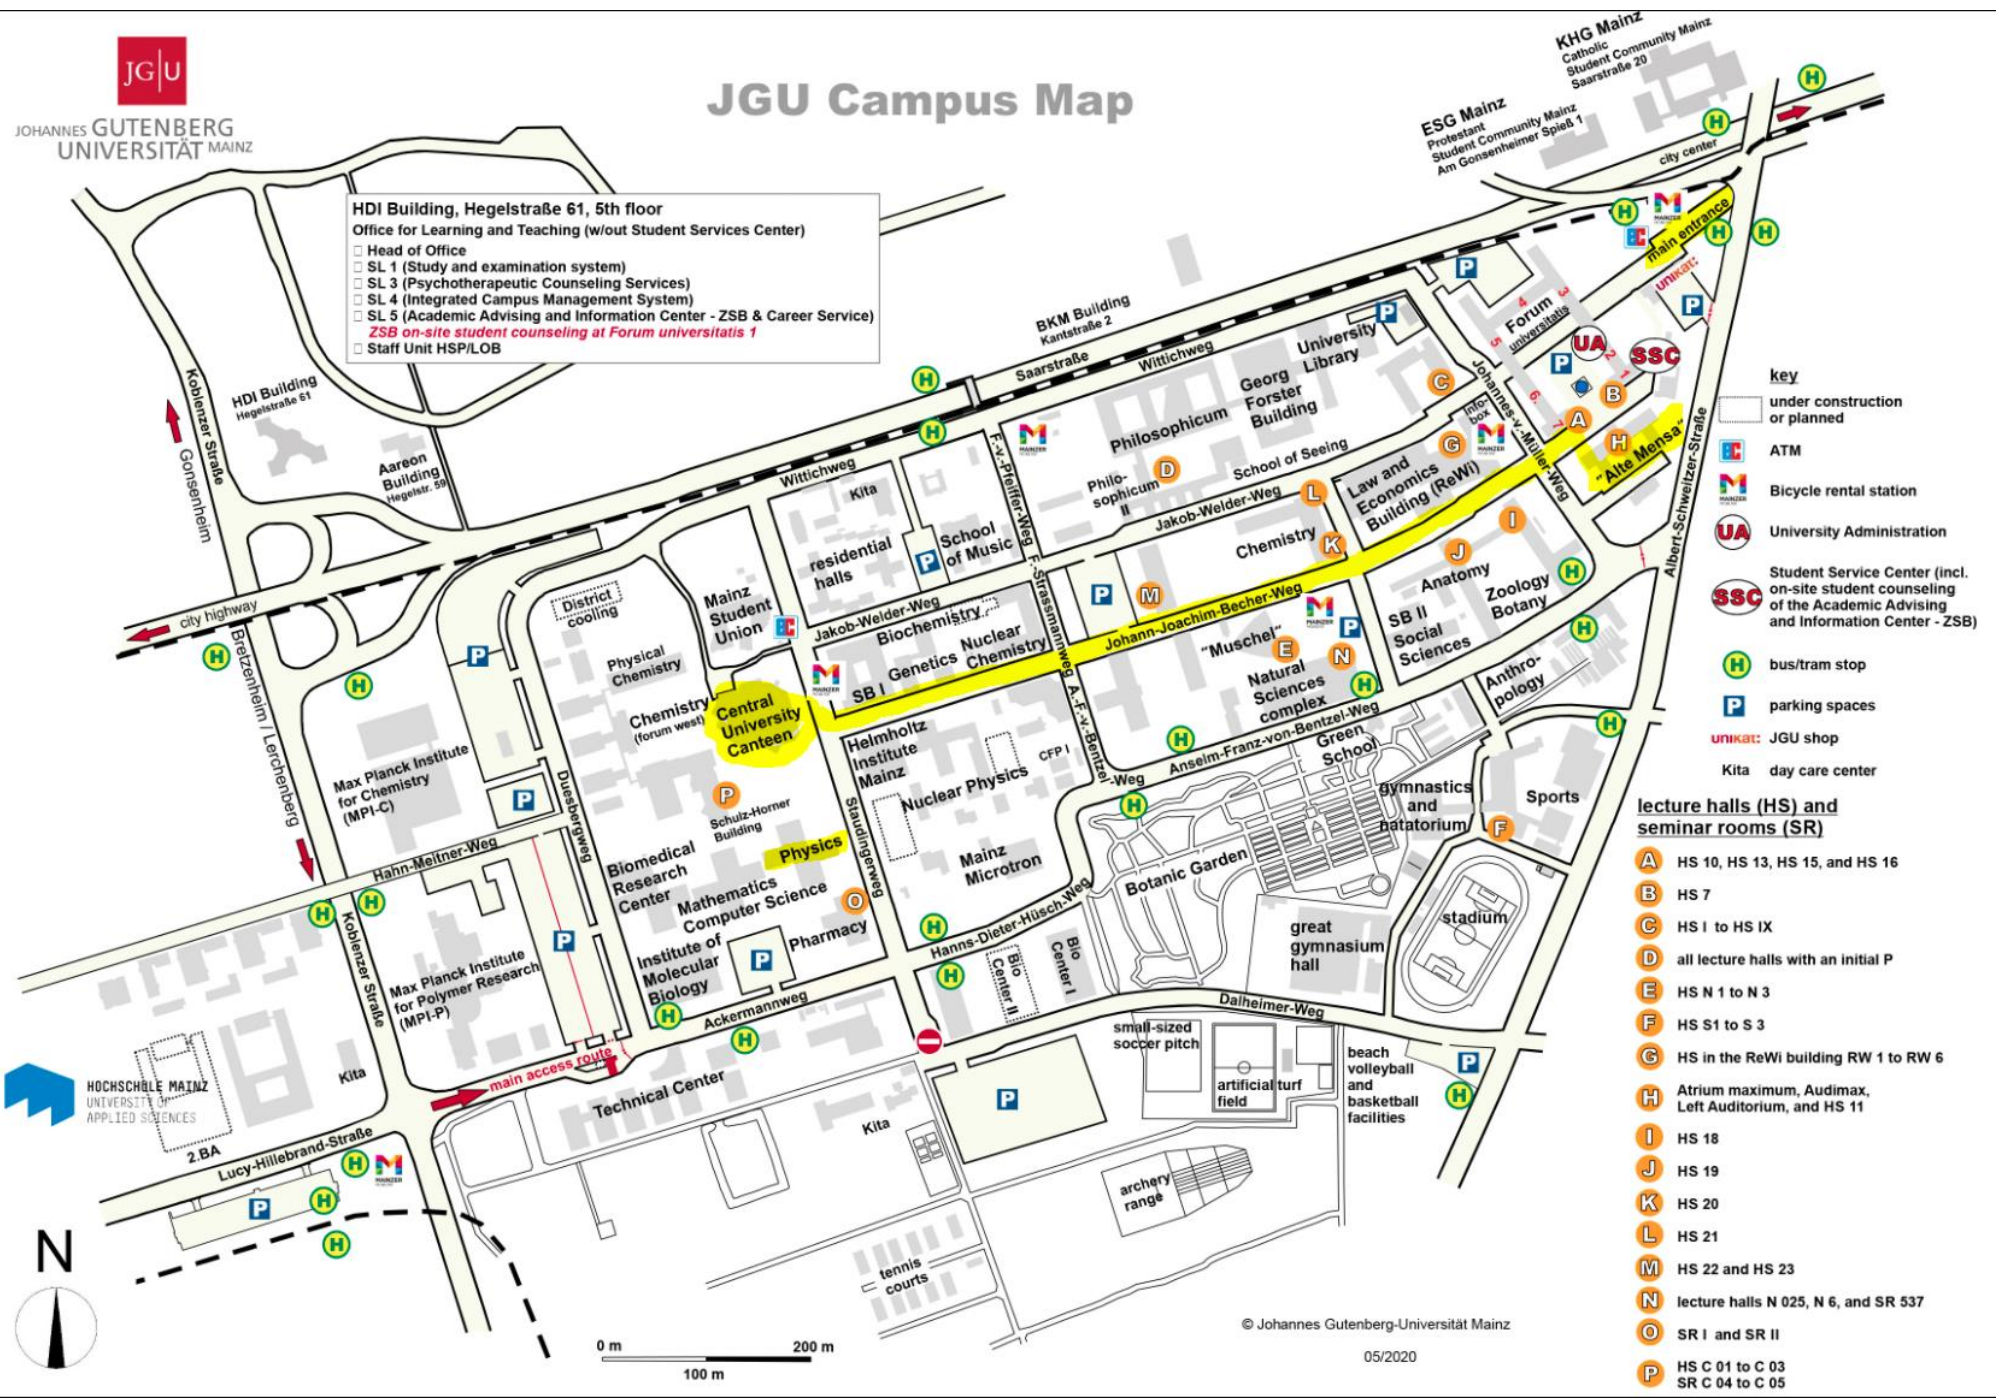

JOHANNES GUTENBERG
UNIVERSITÄT MAINZ

JGU Campus Map

HDI Building, Hegelstraße 61, 5th floor
Office for Learning and Teaching (w/out Student Services Center)

- Head of Office
- SL 1 (Study and examination system)
- SL 3 (Psychotherapeutic Counseling Services)
- SL 4 (Integrated Campus Management System)
- SL 5 (Academic Advising and Information Center - ZSB & Career Service)
- ZSB on-site student counseling at Forum universitatis 1
- Staff Unit HSP/LOB

- Key**
- under construction or planned
 - ATM
 - Bicycle rental station
 - UA University Administration
 - SSC Student Service Center (incl. on-site student counseling of the Academic Advising and Information Center - ZSB)
 - H bus/tram stop
 - P parking spaces
 - unikat: JGU shop
 - Kita day care center

- lecture halls (HS) and seminar rooms (SR)**
- A HS 10, HS 13, HS 15, and HS 16
 - B HS 7
 - C HS 1 to HS IX
 - D all lecture halls with an initial P
 - E HS N 1 to N 3
 - F HS S1 to S 3
 - G HS in the ReWi building RW 1 to RW 6
 - H Atrium maximum, Audimax, Left Auditorium, and HS 11
 - I HS 18
 - J HS 19
 - K HS 20
 - L HS 21
 - M HS 22 and HS 23
 - N lecture halls N 025, N 6, and SR 537
 - O SR I and SR II
 - P HS C 01 to C 03
SR C 04 to C 05

HOCHSCHULE MAINZ
UNIVERSITY OF APPLIED SCIENCES

0 m 100 m 200 m